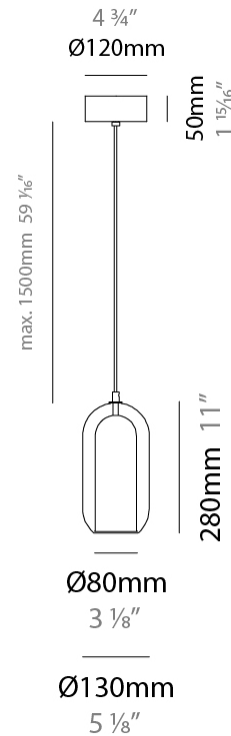

PROJECT
TYPE
SPECIFIER
QUANTITY
DATE

AERON MONOPOINT SUSPENSION

D141203-

base number	Finish	Finish
	Options	Options

1. To build a product code in our configurator select the specify button on the base model # product page
2. To build a manual product code on this datasheet choose from the options listed below in blue font and add the suffix to the base model #

GENERAL

Series: Aeron
Subseries: Aeron Monopoint
Brand: Cangini & Tucci
Division: Design
Mounting Type: Suspension
Mounting Location: Ceiling
Subcategory: Ambient

PHYSICAL

Shape: Cylinder
Diameter (mm): 130
Diameter (in): 5 1/8
Height (mm): 280
Height (in): 11
Max. Overall Height (mm): 1780
Max. Overall Height (in): 70 1/16
Light Distribution: Omnidirectional
Weight (kg): 0.860
Weight (lbs): 1.90
Fixture Finish: AMB / GRN / PNK / RUB / SKB / SMK / TOB / TRA
Holder Finish: CHR / SGD / SBK
Fixture Material: Glass / Metal
Cable Details: Black Rubber Cable

ELECTRICAL

Number of Lamps: 1
Lamp Type: LED Retrofit
Bulb Included: Bulb Not Included
Max. Wattage Per Lamp (W): 4
Lamp Base: E12
Input Voltage (V): 120

LED

OPTICAL

RATINGS AND CERTIFICATIONS

Certified By: Certified for North American Standards
IP rating: IP20