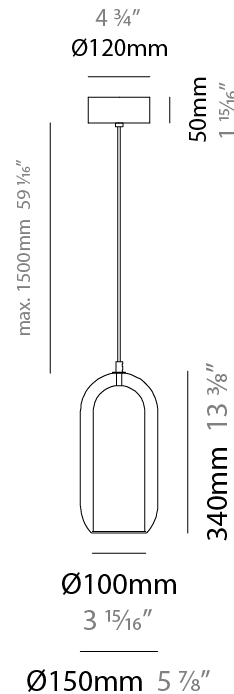

AERON MONOPOINT SUSPENSION

D141204- _____

base number   Finish Options   Finish Options

1. To build a product code in our configurator select the specify button on the base model # product page
2. To build a manual product code on this datasheet choose from the options listed below in blue font and add the suffix to the base model #

GENERAL

Series: Aeron
Subseries: Aeron Monopoint
Brand: Cangini & Tucci
Division: Design
Mounting Type: Suspension
Mounting Location: Ceiling
Subcategory: Ambient

PHYSICAL

Shape: Cylinder
Diameter (mm): 150
Diameter (in): 5 7/8
Height (mm): 340
Height (in): 13 3/8
Max. Overall Height (mm): 1830
Max. Overall Height (in): 72 1/16
Light Distribution: Omnidirectional
Weight (kg): 1.356
Weight (lbs): 2.99
Fixture Finish: [AMB / GRN / GRN / RUB / SKB / SMK / TOB / TRA](#)
Holder Finish: CHR / SGD / SBK
Fixture Material: Glass / Metal
Cable Details: Black Rubber Cable

ELECTRICAL

Number of Lamps: 1
Lamp Type: LED Retrofit
Bulb Included: Bulb Not Included
Max. Wattage Per Lamp (W): 8
Lamp Base: E26
Input Voltage (V): 120
Upon Request: GU24 / 277Vac

LED

OPTICAL

RATINGS AND CERTIFICATIONS

Certified By: Certified for North American Standards
IP rating: IP20

PROJECT
TYPE
SPECIFIER
QUANTITY
DATE